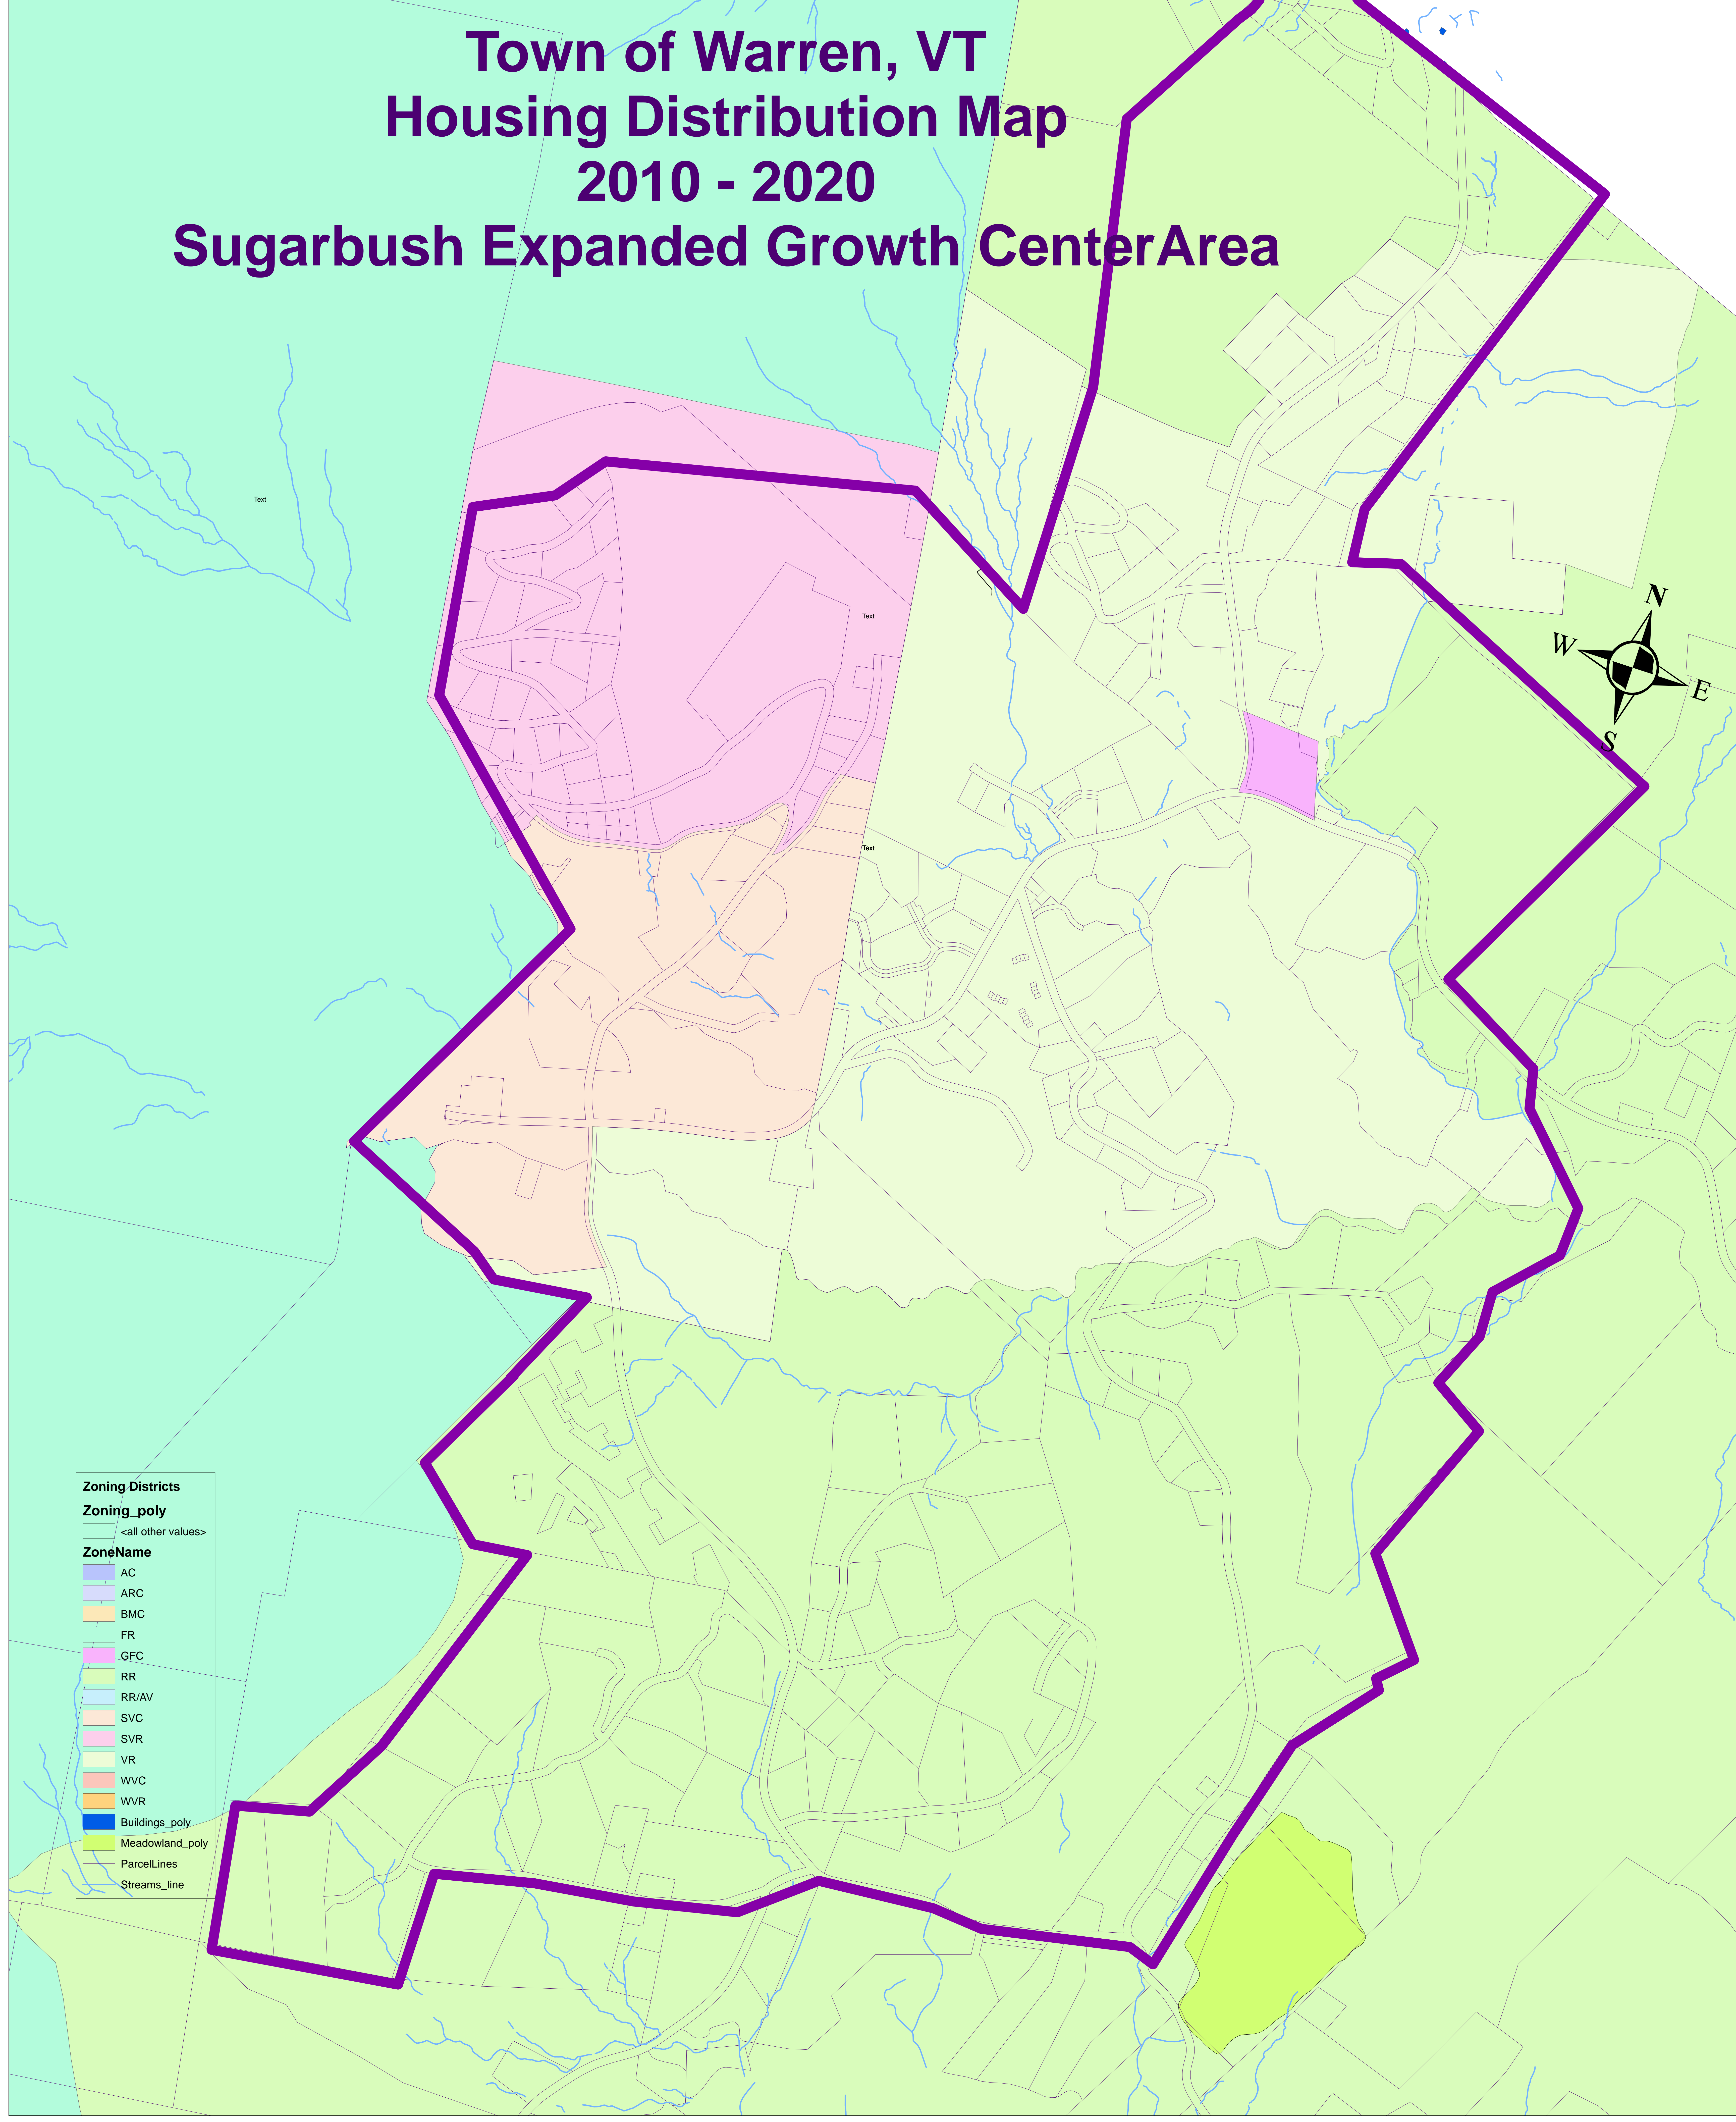

Town of Warren, VT Housing Distribution Map 2010 - 2020

Sugarbush Expanded Growth Center Area

Zoning Districts
Zoning_poly
[light green box] <all other values>
ZoneName
[purple box] AC
[light purple box] ARC
[orange box] BMC
[light green box] FR
[pink box] GFC
[yellow-green box] RR
[light blue box] RR/AV
[light orange box] SVC
[light pink box] SVR
[yellow box] VR
[orange-red box] WVC
[orange box] WVR
[blue box] Buildings_poly
[yellow-green box] Meadowland_poly
ParcelLines
Streams_line