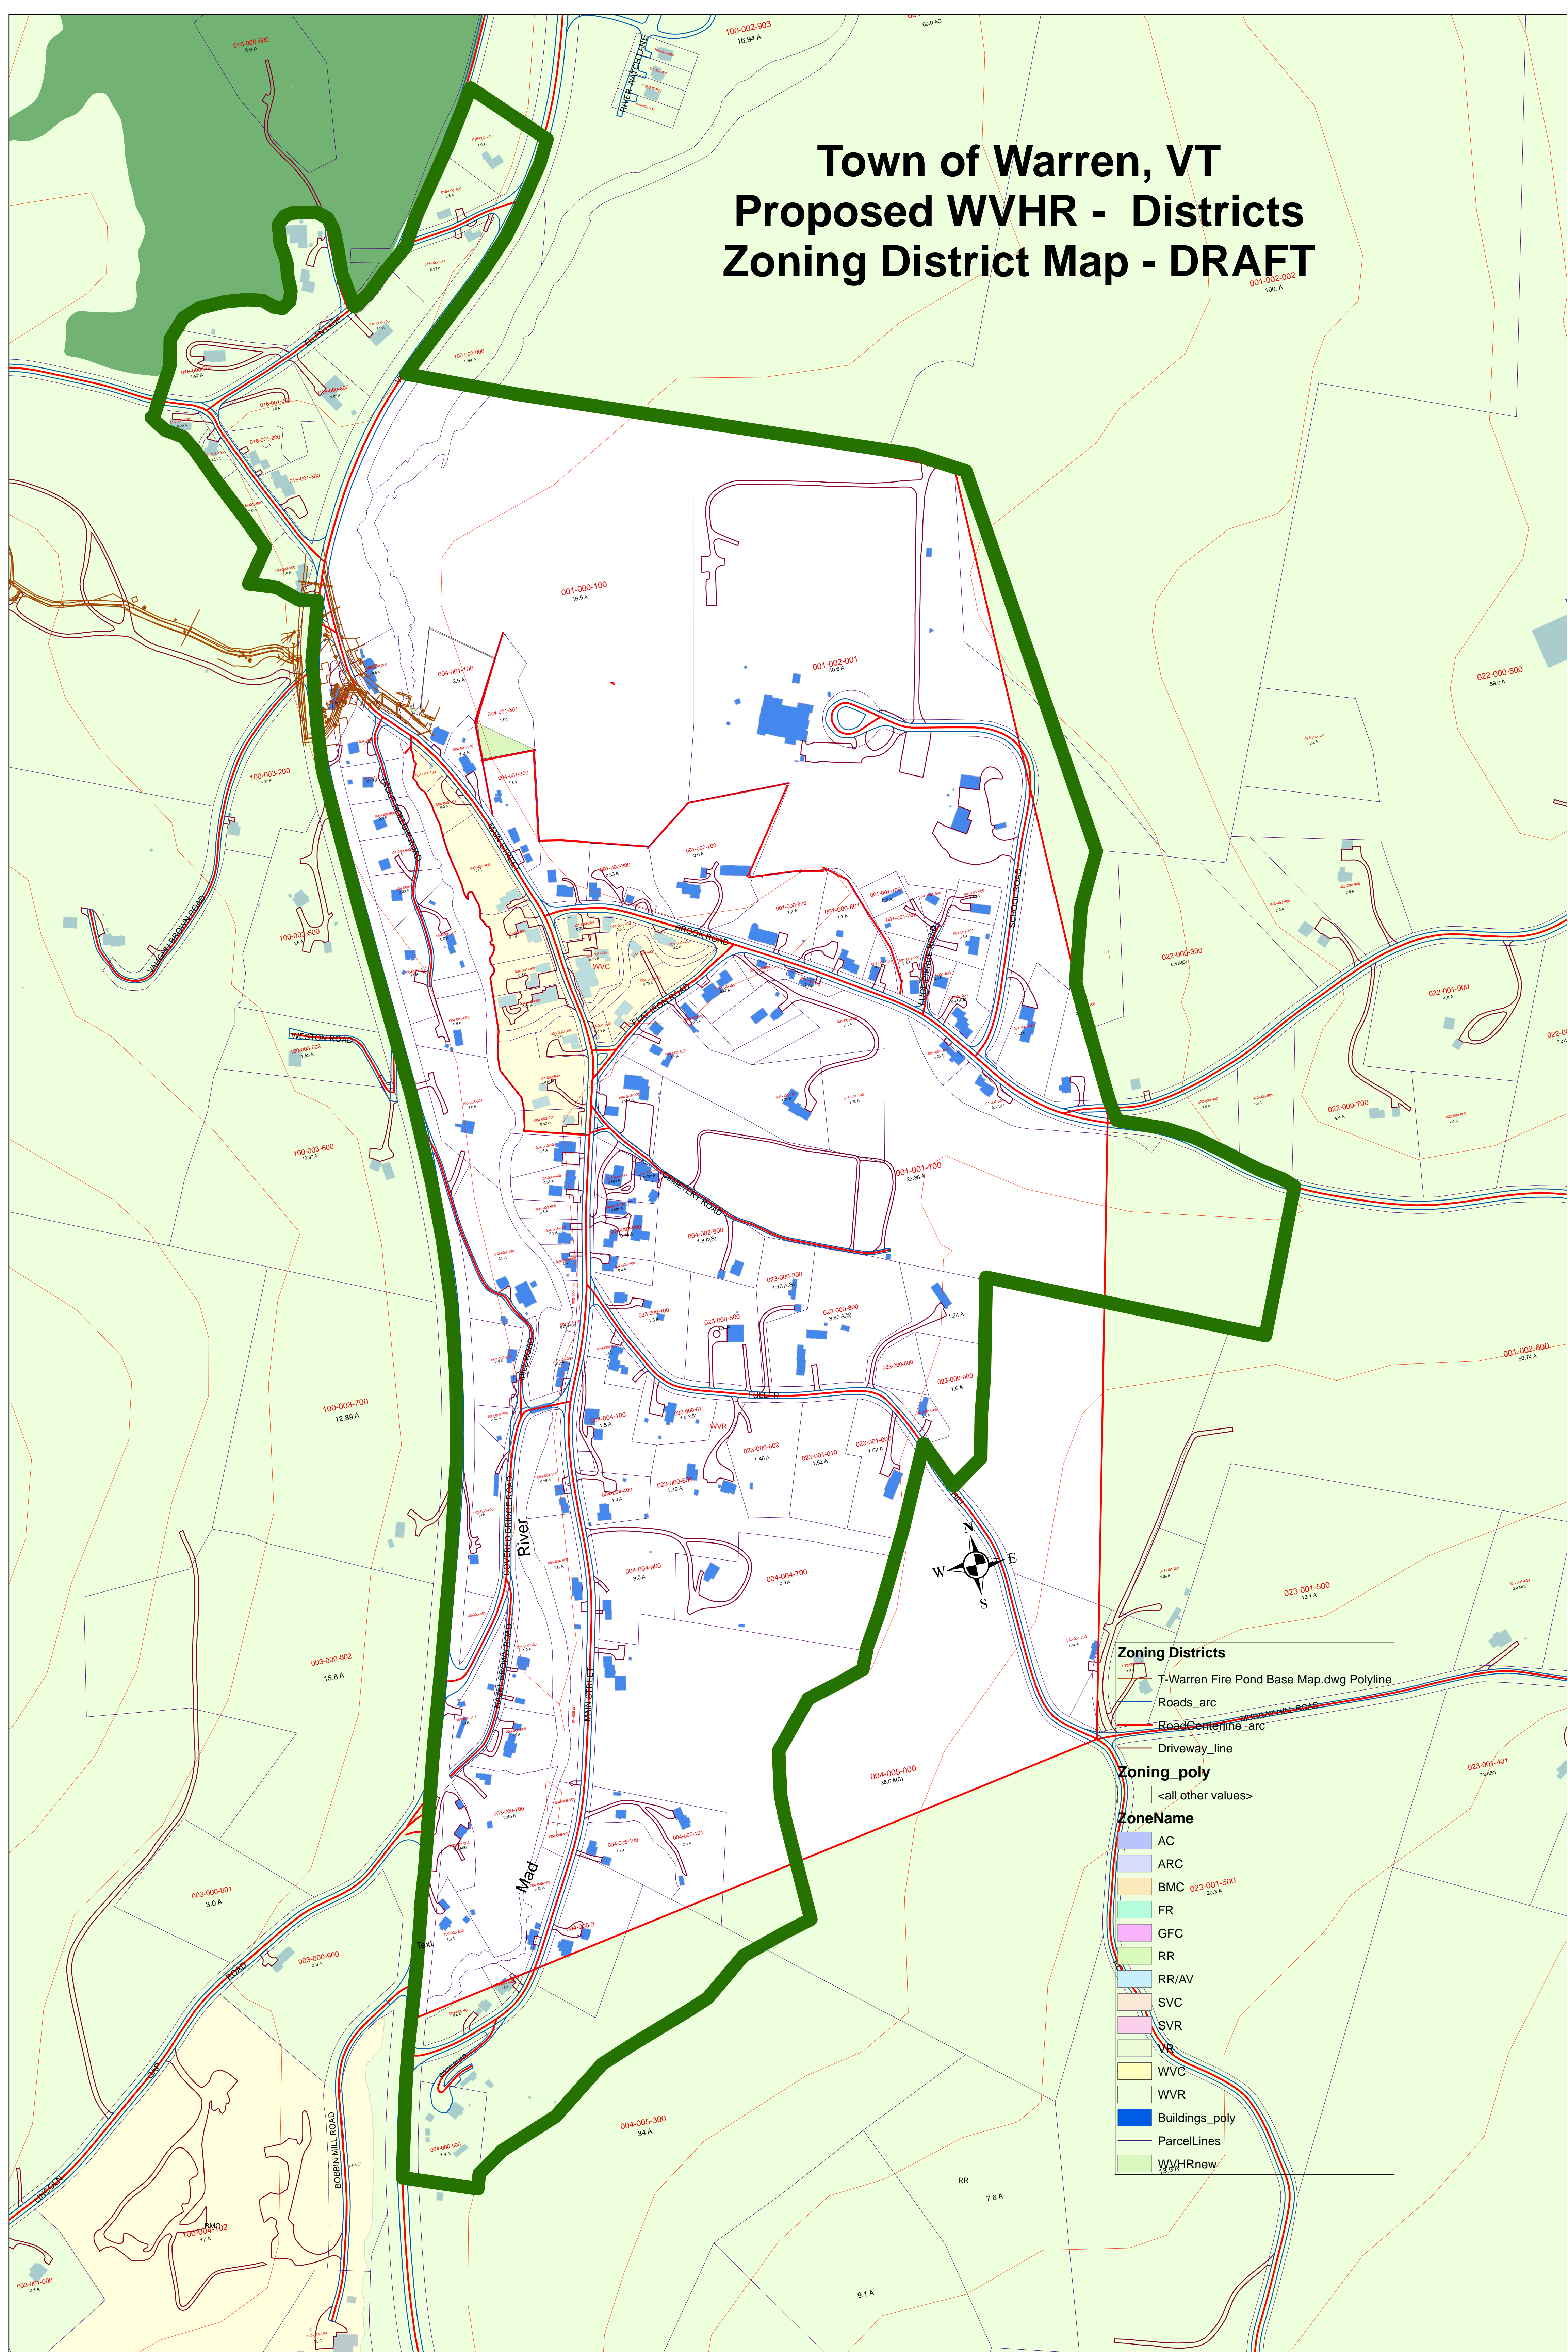

# Town of Warren, VT Proposed WVHR - Districts Zoning District Map - DRAFT

**Zoning Districts**

- T-Warren Fire Pond Base Map.dwg Polyline
- Roads\_arc
- RoadCenterline\_arc
- Driveway\_line

**Zoning\_poly**

- <all other values>

**ZoneName**

- AC
- ARC
- BMC 023-001-500 20.3 A
- FR
- GFC
- RR
- RR/AV
- SVC
- SVR
- VR
- WVC
- WVR
- Buildings\_poly
- ParcelLines
- WVHRnew 13.9 A