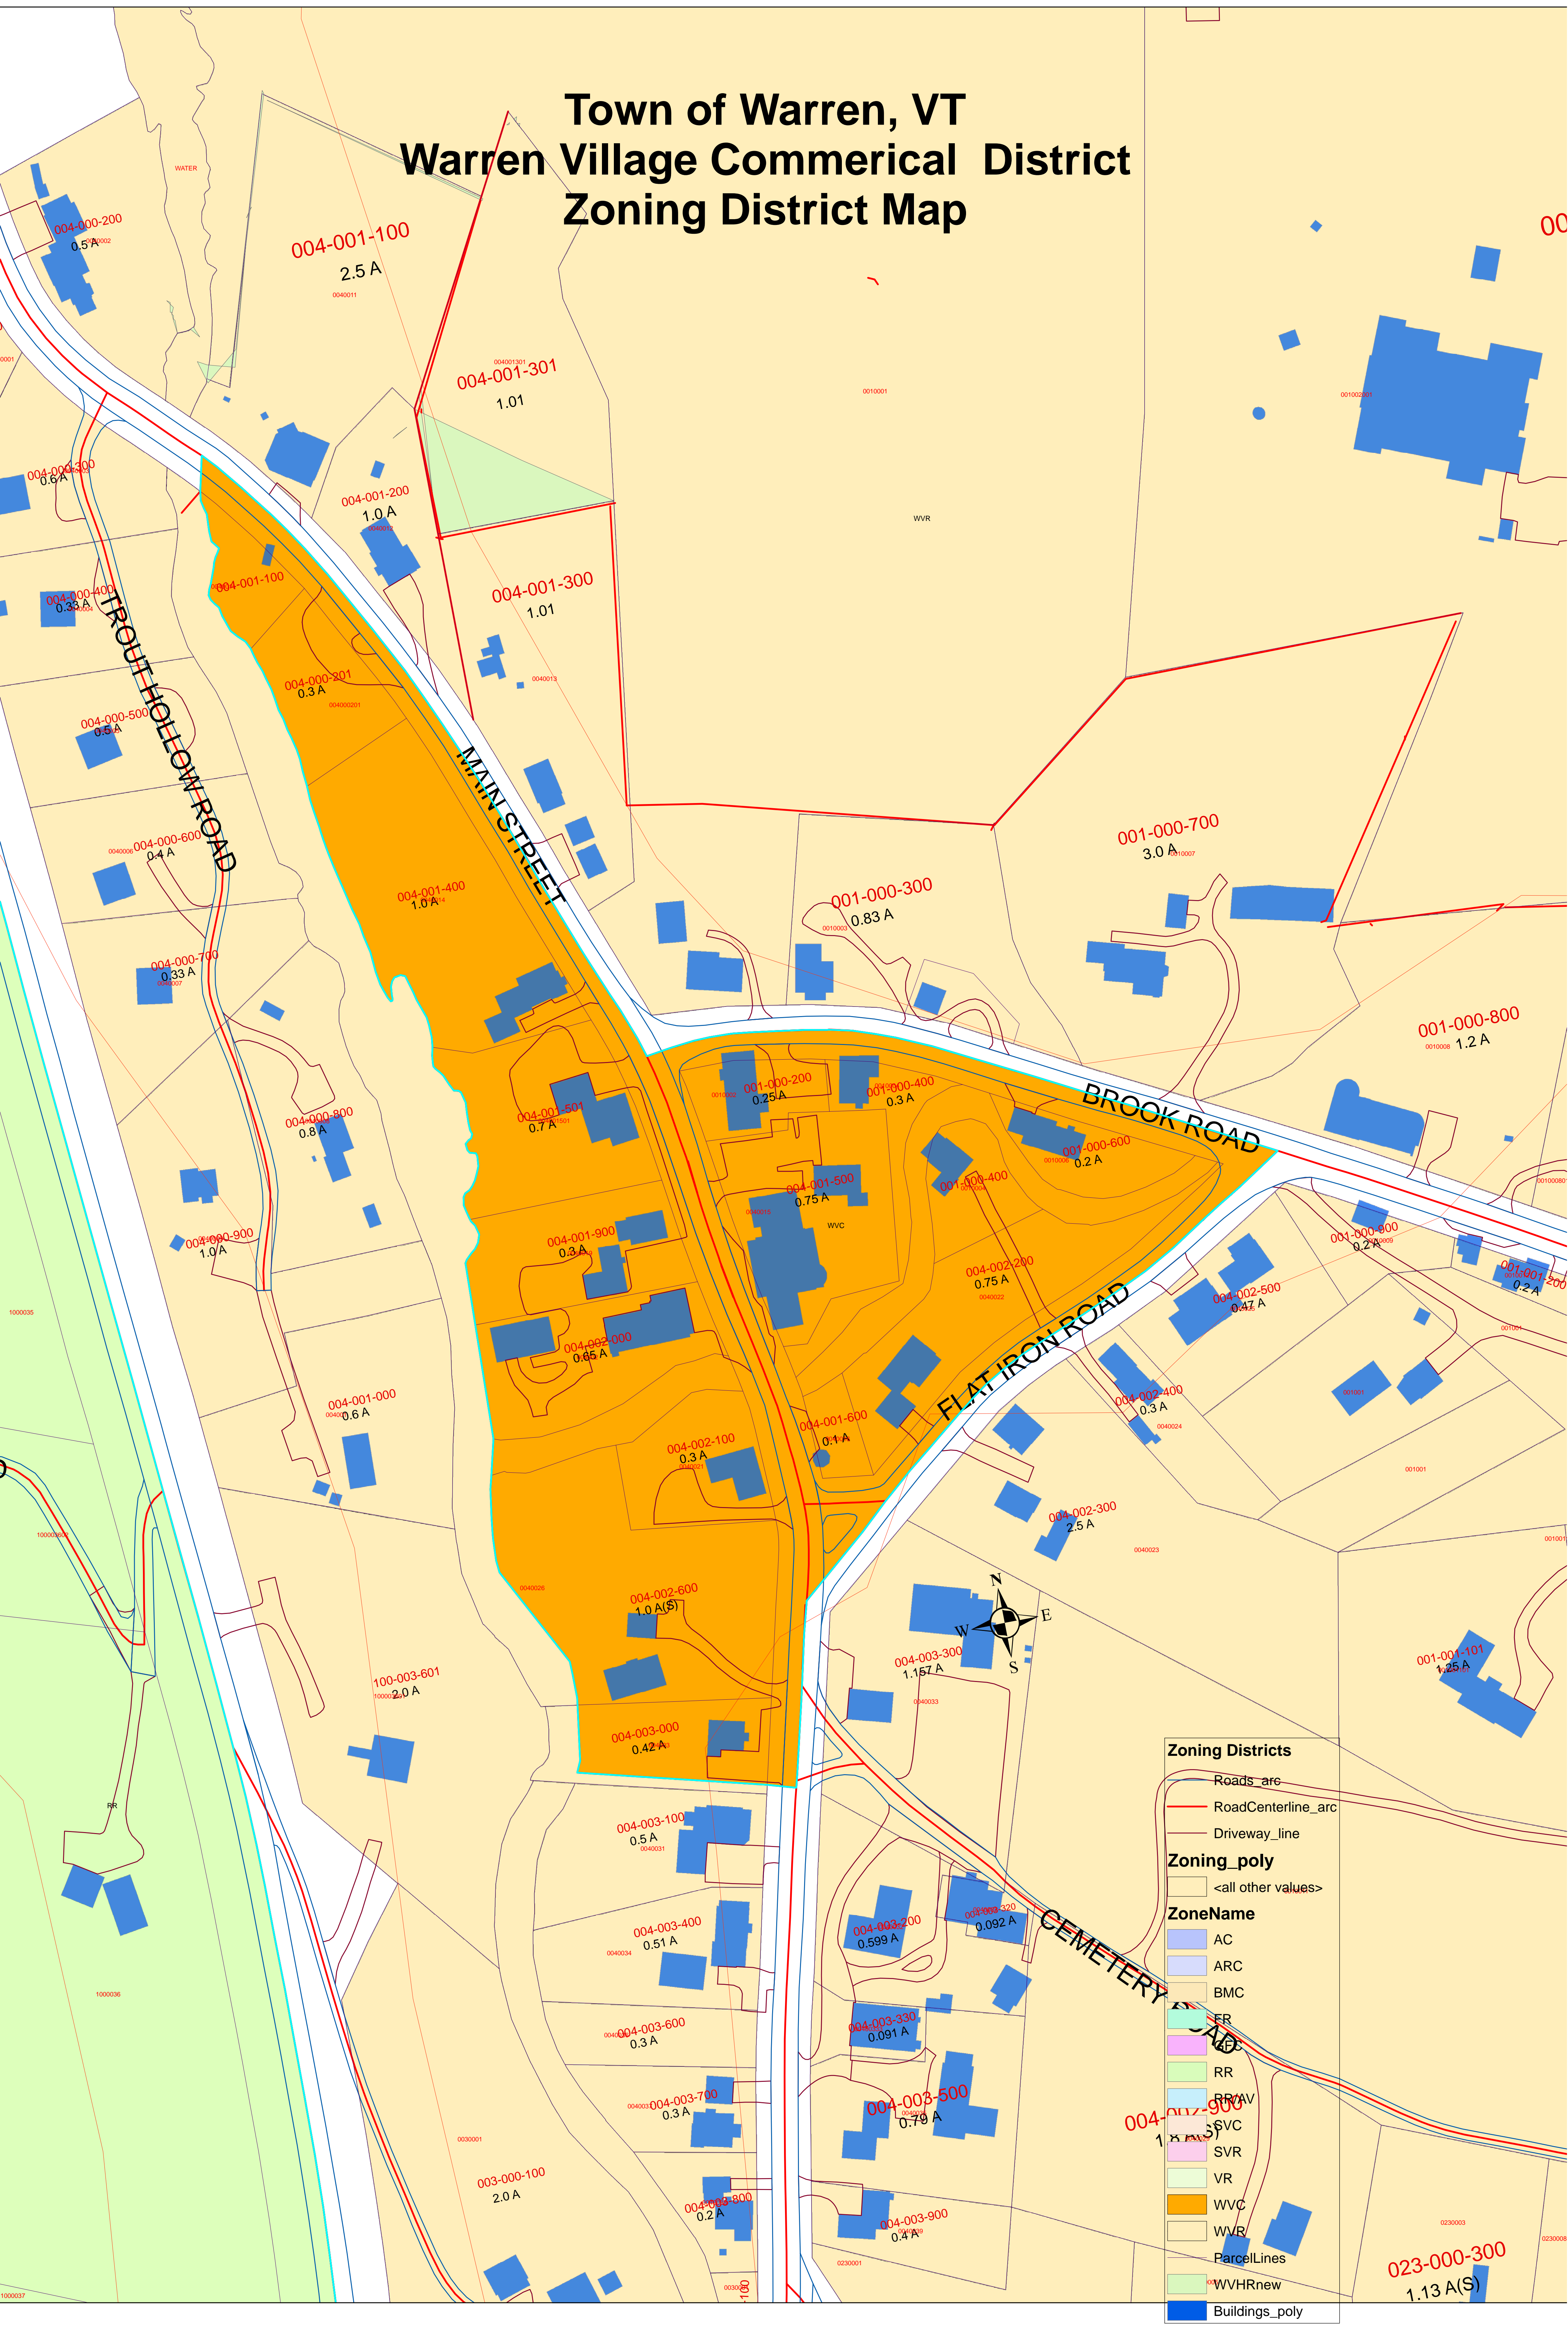

Town of Warren, VT Warren Village Commerical District Zoning District Map

Zoning Districts

- Roads_arc
- RoadCenterline_arc
- Driveway_line

Zoning_poly

- <all other values>

ZoneName

- AC
- ARC
- BMC
- RR
- RR/AV
- SVC
- SVR
- VR
- WVC
- WVR
- ParcelLines
- WVHRnew
- Buildings_poly